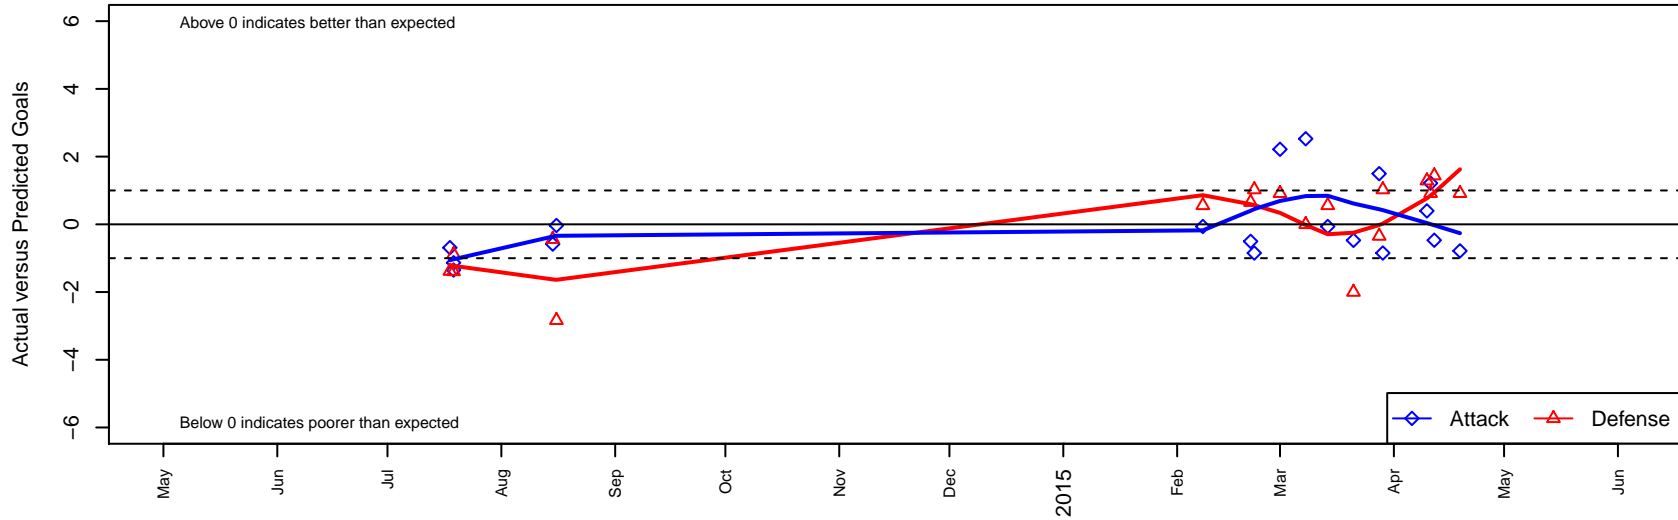

ASE Royal Ambush G99

Academy of Soccer Excellence
 Pasco, WA
 G99 total strength=1267
 attack=3.42 defense=7.46
 spr league = Win PSPL Classic 1 U15
 notes= Walters 2014

alt names used:
 ASE UNITED ()
 ASE United
 ASE G99 Royal -Ambush
 ACADEMY OF SOCCER EXCELLENCE ASE (

Venues played:
 2014 KITG GU15 Red
 2014 Bigfoot Silver U15
 2014 Win PSPL Classic 1 U15
 2014 WA Cup GU15 Gold/Platinum U15

ASE Royal Ambush G99
 Dots are actual minus expected GF (blue circles) and GA (red triangles).
 Blue line is smoothed change in attack strength. Red is smoothed change in defense strength.

**attack and defense variance (black dot)
relative to other teams
and top 10 in region**

**attack and defense rating
relative to others at age
and all opponents in last 13 months**

**attack and defense rating
relative to others at age
and all opponents in last 13 months**

Performance relative to 13 month average

Performance relative to 13 month average

Distribution of opponents
 Red = Lose zone, Blue = Win zone, Green = Even
 Black line separates win/lose zones

lot. A=Neither has attack advantage, B=Opponent has both attack and defense advantage, C=Opponent has both attack and defense disadvantage, D=Both have