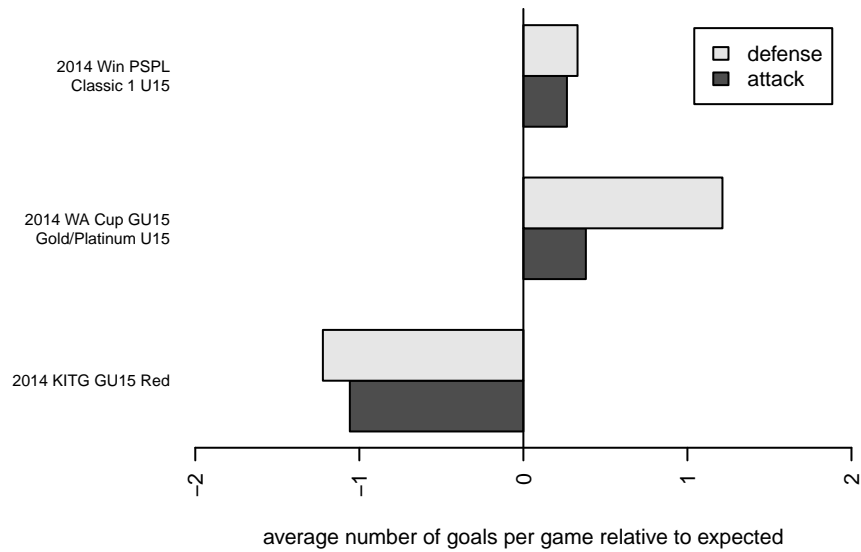

Venues played:
 2014 KITG GU15 Red
 2014 Bigfoot Silver U15
 2014 Win PSPL Classic 1 U15
 2014 WA Cup GU15 Gold/Platinum U15

ASE Royal Ambush G99
 Dots are actual minus expected GF (blue circles) and GA (red triangles).
 Blue line is smoothed change in attack strength. Red is smoothed change in defense strength.

**attack and defense variance (black dot)
relative to other teams
and top 10 in region**

**attack and defense rating
relative to others at age
and all opponents in last 13 months**

**attack and defense rating
relative to others at age
and all opponents in last 13 months**

Performance relative to 13 month average

Performance relative to 13 month average

Distribution of opponents
 Red = Lose zone, Blue = Win zone, Green = Even
 Black line separates win/lose zones

lot. A=Neither has attack advantage, B=Opponent has both attack and defense advantage, C=Opponent has both attack and defense disadvantage, D=Both have