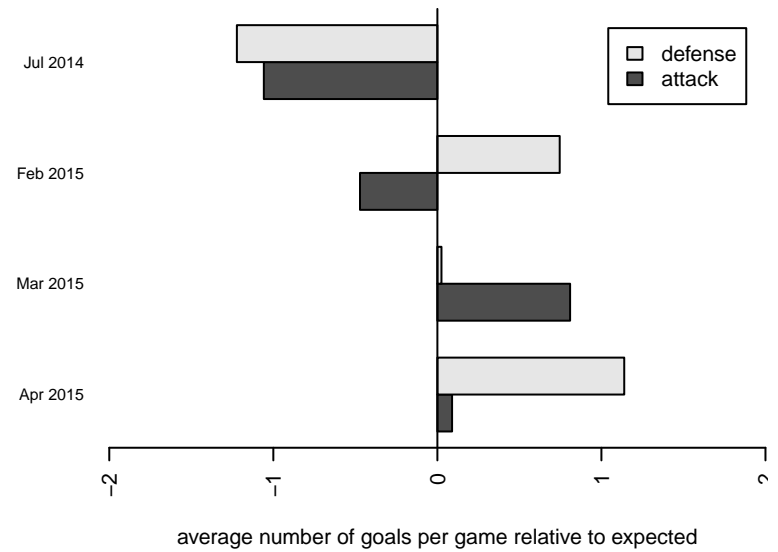

Venues played:
 2014 KITG GU15 Red
 2014 Bigfoot Silver U15
 2014 Win PSPL Classic 1 U15
 2014 WA Cup GU15 Gold/Platinum U15

ASE Royal Ambush G99
 Dots are actual minus expected GF (blue circles) and GA (red triangles).
 Blue line is smoothed change in attack strength. Red is smoothed change in defense strength.

**attack and defense variance (black dot)
relative to other teams
and top 10 in region**

**attack and defense rating
relative to others at age
and all opponents in last 13 months**

**attack and defense rating
relative to others at age
and all opponents in last 13 months**

Performance relative to 13 month average

Performance relative to 13 month average

Distribution of opponents
 Red = Lose zone, Blue = Win zone, Green = Even
 Black line separates win/lose zones

lot. A=Neither has attack advantage, B=Opponent has both attack and defense advantage, C=Opponent has both attack and defense disadvantage, D=Both have